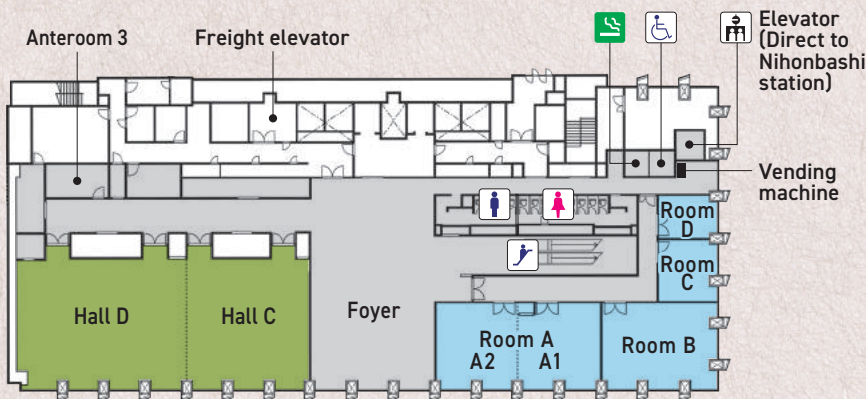

Reservations / Inquiries Office hours: 10:00 – 18:00 (Weekdays)

Email: yoyaku@congres-square.jp

Congrès Square Nihonbashi Facility Outline

2F A spacious hall with a ceiling height of 4m and a foyer with a feeling of openness welcome you

Room	Area (m ²)	Ceiling height (m)	Max. number of seats		
			Theater	School	3 per desk / 2 per desk
Hall A+B (All span)	316	4.0	400	240	160
Hall A (Divided)	147		110	84	56
Hall B (Divided)	169		190	105	70
Anteroom 1	8	-	-	-	-
Anteroom 2	8	-	-	-	-
Foyer	100	3.5	99	42	28

3F You can flexibly produce your event in line with whatever your purpose may be, with our 307m² hall, 200m² foyer and several multifunctional conference rooms

Room	Area (m ²)	Ceiling height (m)	Max. number of seats			
			Theater	School	3 per desk / 2 per desk	
Hall C+D (All span)	307	3.5	368	204	136	
Hall C (Divided)	130		98	81	54	
Hall D (Divided)	177		192	108	72	
Room A1+A2	107	3.0	104	48	32	
Room A1	53		45	18	12	
Room A2	54		38	24	16	
Room B	76		62	36	24	
Room C	28		10 (Table fixed)			
Room D	19		6 (Table fixed)			
Anteroom 3	16		-	-	-	-
Foyer	130		3.5	-	-	-