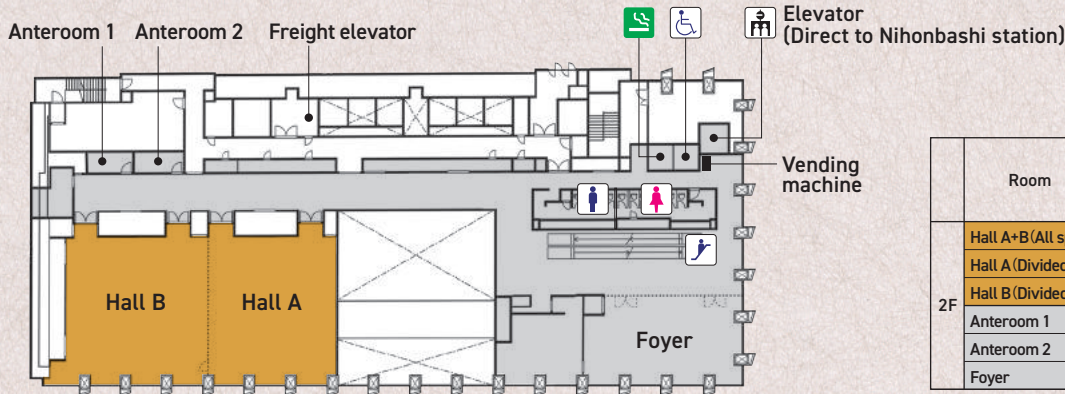

Reservations / Inquiries Office hours: 10:00 – 18:00 (Weekdays)

Email: yoyaku@congres-square.jp

Congrès Square Nihonbashi Facility Outline

2F A spacious hall with a ceiling height of 4m and a foyer with a feeling of openness welcome you

Room	Area (m ²)	Ceiling height (m)	Max. number of seats		
			Theater	School	3 per desk / 2 per desk
Hall A+B (All span)	316	4.0	400	240	160
Hall A (Divided)	147		110	84	56
Hall B (Divided)	169		190	105	70
Anteroom 1	8	-	-	-	-
Anteroom 2	8	-	-	-	-
Foyer	100	3.5	99	42	28

3F You can flexibly produce your event in line with whatever your purpose may be, with our 307m² hall, 200m² foyer and several multifunctional conference rooms

Room	Area (m ²)	Ceiling height (m)	Max. number of seats			
			Theater	School	3 per desk / 2 per desk	
Hall C+D (All span)	307	3.5	368	204	136	
Hall C (Divided)	130		98	81	54	
Hall D (Divided)	177		192	108	72	
Room A1+A2	107	3.0	104	48	32	
Room A1	53		45	18	12	
Room A2	54		38	24	16	
Room B	76		62	36	24	
Room C	28		10 (Table fixed)			
Room D	19		6 (Table fixed)			
Anteroom 3	16		-	-	-	-
Foyer	130		3.5	-	-	-